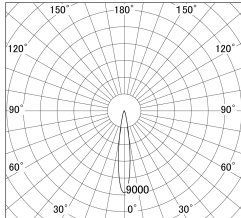

■ Lighting Distribution Curve (cd/1000 lm)