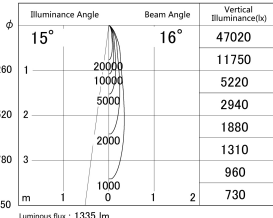

Item no. DD161-1515MB9035-FX-TL

Series Name: AMMA Φ80 series Lens type Fixed Antiglare (DD161-AG-FX)

■ Lighting Distribution Curve (cd/1000 lm)

Installation	Recessed mount
Type	High-efficiency antiglare type fixed downlight
Fixture wattage	14W
Beam angle	16deg
Color Temp.	3500K
CRI	Ra>90
Luminous	1333 lm
Body	Die-castaluminumalloy
Body finish	N/A
Trim finish	Black
Reflector finish	Mirror
IP Rate	IP20
Light source	COB module
Input Voltage	AC220~240V
Dimming Type	Non-Dimmable
Certificate	CE,CCC
Cut Hole	80mm