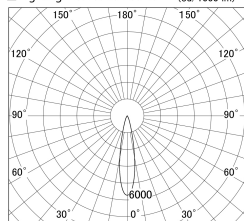

Installation	Recessed mount
Type	High-efficiency antiglare type fixed downlight
Fixture wattage	14W
Beam angle	21deg
Color Temp.	3500K
CRI	Ra>90
Luminous	1637 lm
Body	Die-castaluminumalloy
Body finish	N/A
Trim finish	Black
Reflector finish	Mirror
IP Rate	IP20
Light source	COB module
Input Voltage	AC220~240V
Dimming Type	Non-Dimmable
Certificate	CE,CCC
Cut Hole	80mm

■ Lighting Distribution Curve (cd/1000 lm)