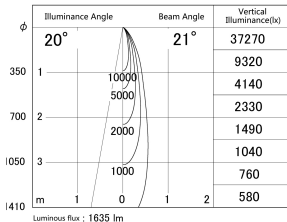

Item no. DD161-1520MB9035-FX-TL

Series Name: AMMA Φ80 series Lens type Fixed Antiglare (DD161-AG-FX)

■ Lighting Distribution Curve (cd/1000 lm)

Installation	Recessed mount
Type	High-efficiency antiglare type fixed downlight
Fixture wattage	14W
Beam angle	21deg
Color Temp.	3500K
CRI	Ra>90
Luminous	1637 lm
Body	Die-cast aluminum alloy
Body finish	N/A
Trim finish	Black
Reflector finish	Mirror
IP Rate	IP20
Light source	COB module
Input Voltage	AC220~240V
Dimming Type	Non-Dimmable
Certificate	CE,CCC
Cut Hole	80mm