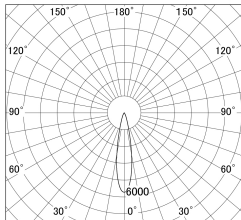

■ Lighting Distribution Curve (cd/1000 lm)