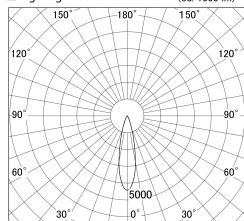

Installation	Recessed mount
Type	High-efficiency antiglare type fixed downlight
Fixture wattage	14W
Beam angle	24deg
Color Temp.	3500K
CRI	Ra>90
Luminous	1536 lm
Body	Die-castaluminumalloy
Body finish	N/A
Trim finish	Black
Reflector finish	Mirror
IP Rate	IP20
Light source	COB module
Input Voltage	AC220~240V
Dimming Type	Non-Dimmable
Certificate	CE,CCC
Cut Hole	80mm

■ Lighting Distribution Curve (cd/1000 lm)