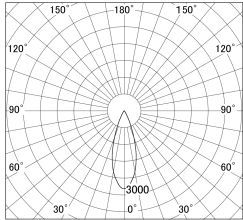

■ Lighting Distribution Curve (cd/1000 lm)