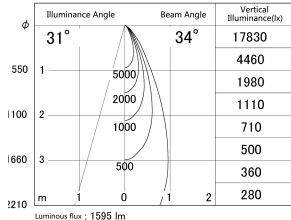

Item no. DD161-1535MB9035-FX-TL

Series Name: AMMA Φ80 series Lens type Fixed Antiglare (DD161-AG-FX)

■ Lighting Distribution Curve (cd/1000 lm)

Installation	Recessed mount
Type	High-efficiency antiglare type fixed downlight
Fixture wattage	14W
Beam angle	34deg
Color Temp.	3500K
CRI	Ra>90
Luminous	1597 lm
Body	Die-cast aluminum alloy
Body finish	N/A
Trim finish	Black
Reflector finish	Mirror
IP Rate	IP20
Light source	COB module
Input Voltage	AC220~240V
Dimming Type	Non-Dimmable
Certificate	CE,CCC
Cut Hole	80mm