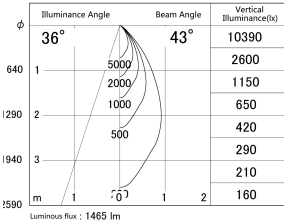

Item no. DD161-1545MB9035-FX-TL

Series Name: AMMA Φ80 series Lens type Fixed Antiglare (DD161-AG-FX)

■ Lighting Distribution Curve (cd/1000 lm)

Installation	Recessed mount
Type	High-efficiency antiglare type fixed downlight
Fixture wattage	14W
Beam angle	43deg
Color Temp.	3500K
CRI	Ra>90
Luminous	1467 lm
Body	Die-cast aluminum alloy
Body finish	N/A
Trim finish	Black
Reflector finish	Mirror
IP Rate	IP20
Light source	COB module
Input Voltage	AC220~240V
Dimming Type	Non-Dimmable
Certificate	CE,CCC
Cut Hole	80mm