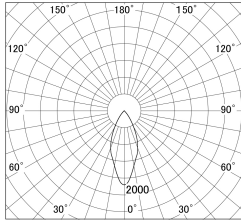

■ Lighting Distribution Curve (cd/1000 lm)