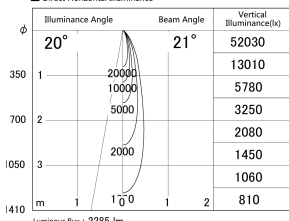

Item no. DD161-2020MB9035-FX-TL

Series Name: AMMA Φ 80 series Lens type Fixed Antiglare (DD161-AG-FX)

■ Lighting Distribution Curve (cd/1000 lm)

Installation	Recessed mount
Type	High-efficiency antiglare type fixed downlight
Fixture wattage	21W
Beam angle	21deg
Color Temp.	3500K
CRI	Ra>90
Luminous	2285 lm
Body	Die-castaluminum alloy
Body finish	N/A
Trim finish	Black
Reflector finish	Mirror
IP Rate	IP20
Light source	COB module
Input Voltage	AC220~240V
Dimming Type	Non-Dimmable
Certificate	CE,CCC
Cut Hole	80mm