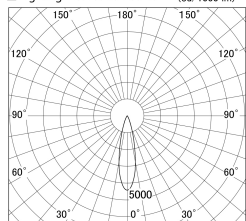

■ Lighting Distribution Curve (cd/1000 lm)