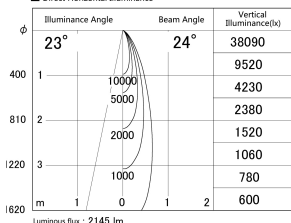

Item no. DD161-2025MB9035-FX-TL

Series Name: AMMA Φ80 series Lens type Fixed Antiglare (DD161-AG-FX)

■ Lighting Distribution Curve (cd/1000 lm)

Installation	Recessed mount
Type	High-efficiency antiglare type fixed downlight
Fixture wattage	21W
Beam angle	24deg
Color Temp.	3500K
CRI	Ra>90
Luminous	2144 lm
Body	Die-castaluminumalloy
Body finish	N/A
Trim finish	Black
Reflector finish	Mirror
IP Rate	IP20
Light source	COB module
Input Voltage	AC220~240V
Dimming Type	Non-Dimmable
Certificate	CE,CCC
Cut Hole	80mm