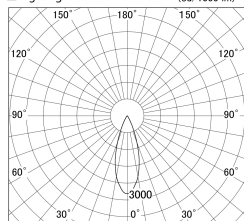

■ Lighting Distribution Curve (cd/1000 lm)