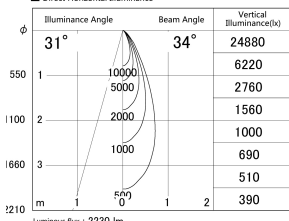

Item no. DD161-2035MB9035-FX-TL

Series Name: AMMA Φ 80 series Lens type Fixed Antiglare (DD161-AG-FX)

■ Lighting Distribution Curve (cd/1000 lm)

Installation	Recessed mount
Type	High-efficiency antiglare type fixed downlight
Fixture wattage	21W
Beam angle	34deg
Color Temp.	3500K
CRI	Ra>90
Luminous	2229 lm
Body	Die-cast aluminum alloy
Body finish	N/A
Trim finish	Black
Reflector finish	Mirror
IP Rate	IP20
Light source	COB module
Input Voltage	AC220~240V
Dimming Type	Non-Dimmable
Certificate	CE,CCC
Cut Hole	80mm