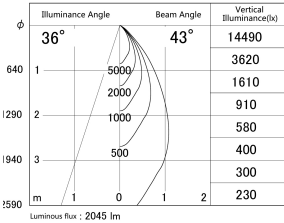

Item no. DD161-2045MB9035-FX-TL

Series Name: AMMA Φ80 series Lens type Fixed Antiglare (DD161-AG-FX)

■ Lighting Distribution Curve (cd/1000 lm)

Installation	Recessed mount
Type	High-efficiency antiglare type fixed downlight
Fixture wattage	21W
Beam angle	43deg
Color Temp.	3500K
CRI	Ra>90
Luminous	2047 lm
Body	Die-castaluminumalloy
Body finish	N/A
Trim finish	Black
Reflector finish	Mirror
IP Rate	IP20
Light source	COB module
Input Voltage	AC220~240V
Dimming Type	Non-Dimmable
Certificate	CE,CCC
Cut Hole	80mm