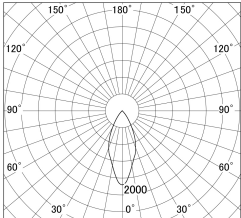

■ Lighting Distribution Curve (cd/1000 lm)