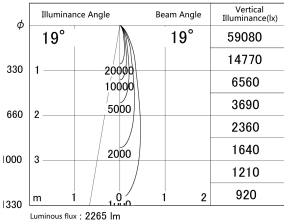

Item no. DD161-2520MB9035-FX-TL

Series Name: AMMA Φ80 series Lens type Fixed Antiglare (DD161-AG-FX)

■ Lighting Distribution Curve (cd/1000 lm)

Installation	Recessed mount
Type	High-efficiency antiglare type fixed downlight
Fixture wattage	24W
Beam angle	19deg
Color Temp.	3500K
CRI	Ra>90
Luminous	2264 lm
Body	Die-castaluminumalloy
Body finish	N/A
Trim finish	Black
Reflector finish	Mirror
IP Rate	IP20
Light source	COB module
Input Voltage	AC220~240V
Dimming Type	Non-Dimmable
Certificate	CE,CCC
Cut Hole	80mm