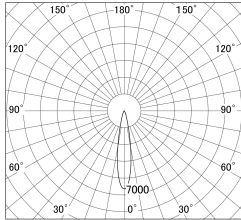

■ Lighting Distribution Curve (cd/1000 lm)