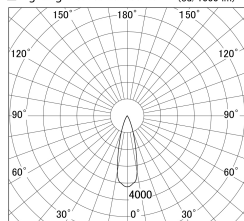

Installation	Recessed mount
Type	High-efficiency antiglare type fixed downlight
Fixture wattage	24W
Beam angle	28deg
Color Temp.	3500K
CRI	Ra>90
Luminous	2737 lm
Body	Die-castaluminumalloy
Body finish	N/A
Trim finish	Black
Reflector finish	Mirror
IP Rate	IP20
Light source	COB module
Input Voltage	AC220~240V
Dimming Type	Non-Dimmable
Certificate	CE,CCC
Cut Hole	80mm

■ Lighting Distribution Curve (cd/1000 lm)