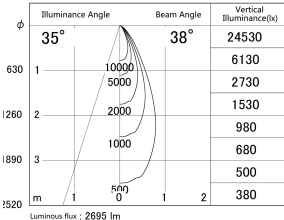

Item no. DD161-2540MB9035-FX-TL

Series Name: AMMA Φ80 series Lens type Fixed Antiglare (DD161-AG-FX)

■ Lighting Distribution Curve (cd/1000 lm)

Installation	Recessed mount
Type	High-efficiency antiglare type fixed downlight
Fixture wattage	24W
Beam angle	38deg
Color Temp.	3500K
CRI	Ra>90
Luminous	2694 lm
Body	Die-cast aluminum alloy
Body finish	N/A
Trim finish	Black
Reflector finish	Mirror
IP Rate	IP20
Light source	COB module
Input Voltage	AC220~240V
Dimming Type	Non-Dimmable
Certificate	CE,CCC
Cut Hole	80mm