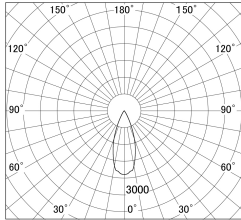

■ Lighting Distribution Curve (cd/1000 lm)