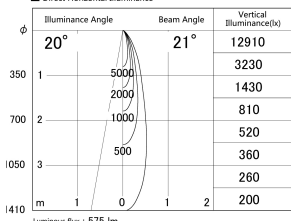

Item no. DD161-0520MB9040-FX-TL

Series Name: AMMA Φ80 series Lens type Fixed Antiglare (DD161-AG-FX)

■ Lighting Distribution Curve (cd/1000 lm)

Installation	Recessed mount
Type	High-efficiency antiglare type fixed downlight
Fixture wattage	5W
Beam angle	21deg
Color Temp.	4000K
CRI	Ra>90
Luminous	573 lm
Body	Die-cast aluminum alloy
Body finish	N/A
Trim finish	Black
Reflector finish	Mirror
IP Rate	IP20
Light source	COB module
Input Voltage	AC220~240V
Dimming Type	Non-Dimmable
Certificate	CE,CCC
Cut Hole	80mm