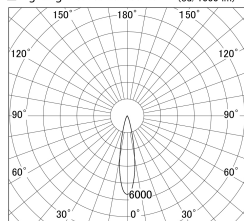

■ Lighting Distribution Curve (cd/1000 lm)