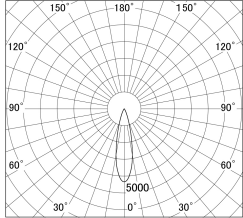

■ Lighting Distribution Curve (cd/1000 lm)