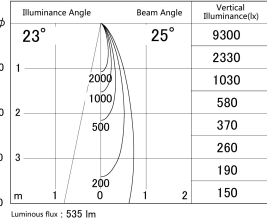

Item no. DD161-0525MB9040-FX-TL

Series Name: AMMA Φ80 series Lens type Fixed Antiglare (DD161-AG-FX)

■ Lighting Distribution Curve (cd/1000 lm)

Installation	Recessed mount
Type	High-efficiency antiglare type fixed downlight
Fixture wattage	5W
Beam angle	25deg
Color Temp.	4000K
CRI	Ra>90
Luminous	533 lm
Body	Die-castaluminumalloy
Body finish	N/A
Trim finish	Black
Reflector finish	Mirror
IP Rate	IP20
Light source	COB module
Input Voltage	AC220~240V
Dimming Type	Non-Dimmable
Certificate	CE,CCC
Cut Hole	80mm