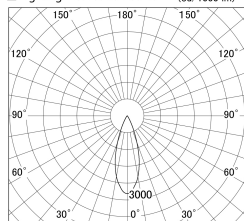

■ Lighting Distribution Curve (cd/1000 lm)