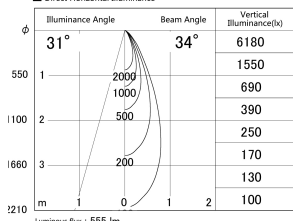

Item no. DD161-0535MB9040-FX-TL

Series Name: AMMA Φ80 series Lens type Fixed Antiglare (DD161-AG-FX)

■ Lighting Distribution Curve (cd/1000 lm)

Installation	Recessed mount
Type	High-efficiency antiglare type fixed downlight
Fixture wattage	5W
Beam angle	34deg
Color Temp.	4000K
CRI	Ra>90
Luminous	555 lm
Body	Die-castaluminumalloy
Body finish	N/A
Trim finish	Black
Reflector finish	Mirror
IP Rate	IP20
Light source	COB module
Input Voltage	AC220~240V
Dimming Type	Non-Dimmable
Certificate	CE,CCC
Cut Hole	80mm