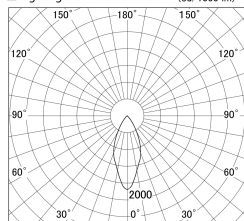

■ Lighting Distribution Curve (cd/1000 lm)