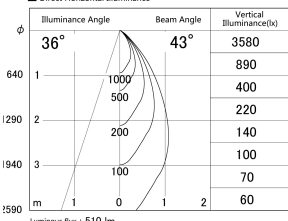

Item no. DD161-0545MB9040-FX-TL

Series Name: AMMA Φ80 series Lens type Fixed Antiglare (DD161-AG-FX)

■ Lighting Distribution Curve (cd/1000 lm)

Installation	Recessed mount
Type	High-efficiency antiglare type fixed downlight
Fixture wattage	5W
Beam angle	43deg
Color Temp.	4000K
CRI	Ra>90
Luminous	509 lm
Body	Die-cast aluminum alloy
Body finish	N/A
Trim finish	Black
Reflector finish	Mirror
IP Rate	IP20
Light source	COB module
Input Voltage	AC220~240V
Dimming Type	Non-Dimmable
Certificate	CE,CCC
Cut Hole	80mm