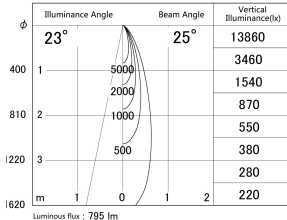

Item no. DD161-0825MB9040-FX-TL

Series Name: AMMA Φ80 series Lens type Fixed Antiglare (DD161-AG-FX)

■ Lighting Distribution Curve (cd/1000 lm)

Installation	Recessed mount
Type	High-efficiency antiglare type fixed downlight
Fixture wattage	7.5W
Beam angle	25deg
Color Temp.	4000K
CRI	Ra>90
Luminous	794 lm
Body	Die-cast aluminum alloy
Body finish	N/A
Trim finish	Black
Reflector finish	Mirror
IP Rate	IP20
Light source	COB module
Input Voltage	AC220~240V
Dimming Type	Non-Dimmable
Certificate	CE,CCC
Cut Hole	80mm