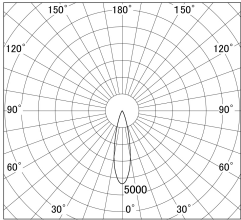

■ Lighting Distribution Curve (cd/1000 lm)