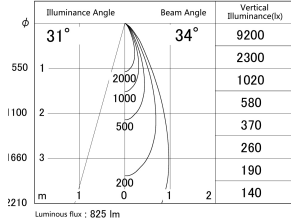

Item no. DD161-0835MB9040-FX-TL

Series Name: AMMA Φ80 series Lens type Fixed Antiglare (DD161-AG-FX)

■ Lighting Distribution Curve (cd/1000 lm)

Installation	Recessed mount
Type	High-efficiency antiglare type fixed downlight
Fixture wattage	7.5W
Beam angle	34deg
Color Temp.	4000K
CRI	Ra>90
Luminous	826 lm
Body	Die-castaluminumalloy
Body finish	N/A
Trim finish	Black
Reflector finish	Mirror
IP Rate	IP20
Light source	COB module
Input Voltage	AC220~240V
Dimming Type	Non-Dimmable
Certificate	CE,CCC
Cut Hole	80mm