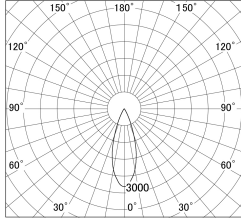

■ Lighting Distribution Curve (cd/1000 lm)