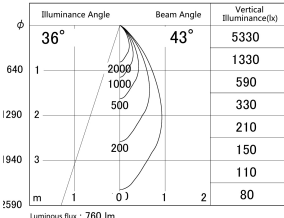

Item no. DD161-0845MB9040-FX-TL

Series Name: AMMA Φ80 series Lens type Fixed Antiglare (DD161-AG-FX)

■ Lighting Distribution Curve (cd/1000 lm)

Installation	Recessed mount
Type	High-efficiency antiglare type fixed downlight
Fixture wattage	7.5W
Beam angle	43deg
Color Temp.	4000K
CRI	Ra>90
Luminous	758 lm
Body	Die-cast aluminum alloy
Body finish	N/A
Trim finish	Black
Reflector finish	Mirror
IP Rate	IP20
Light source	COB module
Input Voltage	AC220~240V
Dimming Type	Non-Dimmable
Certificate	CE,CCC
Cut Hole	80mm