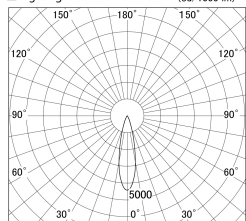

■ Lighting Distribution Curve (cd/1000 lm)