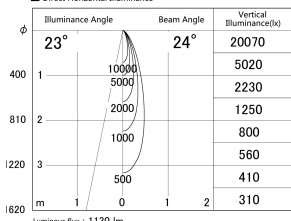

Item no. DD161-1025MB9040-FX-TL

Series Name: AMMA Φ80 series Lens type Fixed Antiglare (DD161-AG-FX)

■ Lighting Distribution Curve (cd/1000 lm)

Installation	Recessed mount
Type	High-efficiency antiglare type fixed downlight
Fixture wattage	10.5W
Beam angle	24deg
Color Temp.	4000K
CRI	Ra>90
Luminous	1130 lm
Body	Die-cast aluminum alloy
Body finish	N/A
Trim finish	Black
Reflector finish	Mirror
IP Rate	IP20
Light source	COB module
Input Voltage	AC220~240V
Dimming Type	Non-Dimmable
Certificate	CE,CCC
Cut Hole	80mm