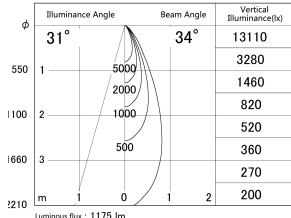

Item no. DD161-1035MB9040-FX-TL

Series Name: AMMA Φ80 series Lens type Fixed Antiglare (DD161-AG-FX)

■ Lighting Distribution Curve (cd/1000 lm)

Installation	Recessed mount
Type	High-efficiency antiglare type fixed downlight
Fixture wattage	10.5W
Beam angle	34deg
Color Temp.	4000K
CRI	Ra>90
Luminous	1174 lm
Body	Die-cast aluminum alloy
Body finish	N/A
Trim finish	Black
Reflector finish	Mirror
IP Rate	IP20
Light source	COB module
Input Voltage	AC220~240V
Dimming Type	Non-Dimmable
Certificate	CE,CCC
Cut Hole	80mm