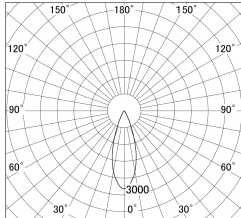

■ Lighting Distribution Curve (cd/1000 lm)