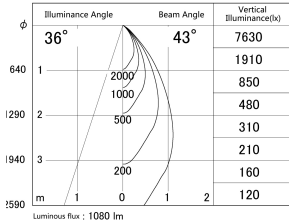

Item no. DD161-1045MB9040-FX-TL

Series Name: AMMA Φ80 series Lens type Fixed Antiglare (DD161-AG-FX)

■ Lighting Distribution Curve (cd/1000 lm)

Installation	Recessed mount
Type	High-efficiency antiglare type fixed downlight
Fixture wattage	10.5W
Beam angle	43deg
Color Temp.	4000K
CRI	Ra>90
Luminous	1078 lm
Body	Die-castaluminumalloy
Body finish	N/A
Trim finish	Black
Reflector finish	Mirror
IP Rate	IP20
Light source	COB module
Input Voltage	AC220~240V
Dimming Type	Non-Dimmable
Certificate	CE,CCC
Cut Hole	80mm