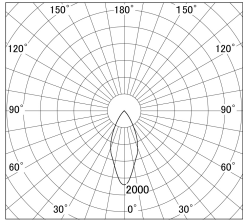

■ Lighting Distribution Curve (cd/1000 lm)