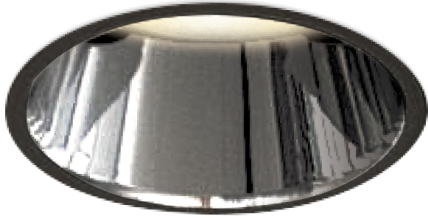

Item no. DD161-1045MB9040-FX-TL

Series Name: AMMA Φ80 series Lens type Fixed Antiglare (DD161-AG-FX)