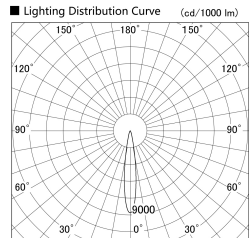

Item no. DD161-1515MB9040-FX-TL

Series Name: AMMA Φ80 series Lens type Fixed Antiglare (DD161-AG-FX)

Installation	Recessed mount
Type	High-efficiency antiglare type fixed downlight
Fixture wattage	14W
Beam angle	16deg
Color Temp.	4000K
CRI	Ra>90
Luminous	1372 lm
Body	Die-cast aluminum alloy
Body finish	N/A
Trim finish	Black
Reflector finish	Mirror
IP Rate	IP20
Light source	COB module
Input Voltage	AC220~240V
Dimming Type	Non-Dimmable
Certificate	CE,CCC
Cut Hole	80mm