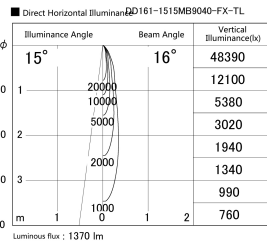

Item no. DD161-1515MB9040-FX-TL

Series Name: AMMA Φ80 series Lens type Fixed Antiglare (DD161-AG-FX)

Installation	Recessed mount
Type	High-efficiency antiglare type fixed downlight
Fixture wattage	14W
Beam angle	16deg
Color Temp.	4000K
CRI	Ra>90
Luminous	1372 lm
Body	Die-cast aluminum alloy
Body finish	N/A
Trim finish	Black
Reflector finish	Mirror
IP Rate	IP20
Light source	COB module
Input Voltage	AC220~240V
Dimming Type	Non-Dimmable
Certificate	CE,CCC
Cut Hole	80mm