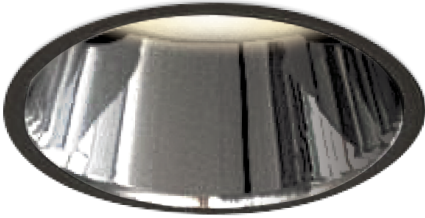

Item no. DD161-1515MB9040-FX-TL

Series Name: AMMA Φ80 series Lens type Fixed Antiglare (DD161-AG-FX)

Installation	Recessed mount
Type	High-efficiency antiglare type fixed downlight
Fixture wattage	14W
Beam angle	16deg
Color Temp.	4000K
CRI	Ra>90
Luminous	1372 lm
Body	Die-cast aluminum alloy
Body finish	N/A
Trim finish	Black
Reflector finish	Mirror
IP Rate	IP20
Light source	COB module
Input Voltage	AC220~240V
Dimming Type	Non-Dimmable
Certificate	CE,CCC
Cut Hole	80mm