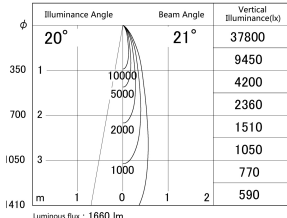

Item no. DD161-1520MB9040-FX-TL

Series Name: AMMA Φ80 series Lens type Fixed Antiglare (DD161-AG-FX)

■ Lighting Distribution Curve (cd/1000 lm)

Installation	Recessed mount
Type	High-efficiency antiglare type fixed downlight
Fixture wattage	14W
Beam angle	21deg
Color Temp.	4000K
CRI	Ra>90
Luminous	1660 lm
Body	Die-cast aluminum alloy
Body finish	N/A
Trim finish	Black
Reflector finish	Mirror
IP Rate	IP20
Light source	COB module
Input Voltage	AC220~240V
Dimming Type	Non-Dimmable
Certificate	CE,CCC
Cut Hole	80mm