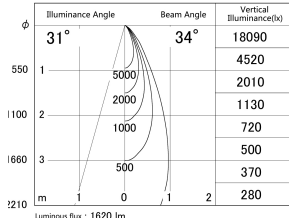

Item no. DD161-1535MB9040-FX-TL

Series Name: AMMA Φ80 series Lens type Fixed Antiglare (DD161-AG-FX)

■ Lighting Distribution Curve (cd/1000 lm)

Installation	Recessed mount
Type	High-efficiency antiglare type fixed downlight
Fixture wattage	14W
Beam angle	34deg
Color Temp.	4000K
CRI	Ra>90
Luminous	1620 lm
Body	Die-castaluminumalloy
Body finish	N/A
Trim finish	Black
Reflector finish	Mirror
IP Rate	IP20
Light source	COB module
Input Voltage	AC220~240V
Dimming Type	Non-Dimmable
Certificate	CE,CCC
Cut Hole	80mm