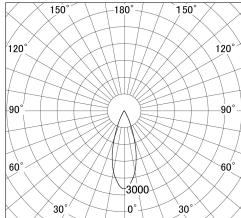

■ Lighting Distribution Curve (cd/1000 lm)