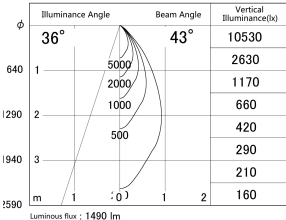

Item no. DD161-1545MB9040-FX-TL

Series Name: AMMA Φ80 series Lens type Fixed Antiglare (DD161-AG-FX)

■ Lighting Distribution Curve (cd/1000 lm)

Installation	Recessed mount
Type	High-efficiency antiglare type fixed downlight
Fixture wattage	14W
Beam angle	43deg
Color Temp.	4000K
CRI	Ra>90
Luminous	1488 lm
Body	Die-cast aluminum alloy
Body finish	N/A
Trim finish	Black
Reflector finish	Mirror
IP Rate	IP20
Light source	COB module
Input Voltage	AC220~240V
Dimming Type	Non-Dimmable
Certificate	CE,CCC
Cut Hole	80mm