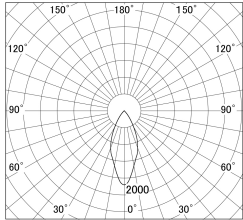

■ Lighting Distribution Curve (cd/1000 lm)