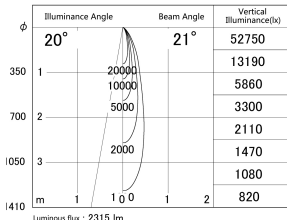

Item no. DD161-2020MB9040-FX-TL

Series Name: AMMA Φ80 series Lens type
Fixed Antiglare (DD161-AG-FX)

■ Lighting Distribution Curve (cd/1000 lm)

Installation	Recessed mount
Type	High-efficiency antiglare type fixed downlight
Fixture wattage	21W
Beam angle	21deg
Color Temp.	4000K
CRI	Ra>90
Luminous	2317 lm
Body	Die-cast aluminum alloy
Body finish	N/A
Trim finish	Black
Reflector finish	Mirror
IP Rate	IP20
Light source	COB module
Input Voltage	AC220~240V
Dimming Type	Non-Dimmable
Certificate	CE,CCC
Cut Hole	80mm