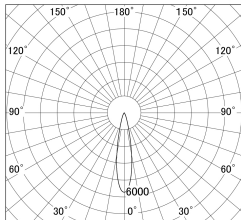

■ Lighting Distribution Curve (cd/1000 lm)