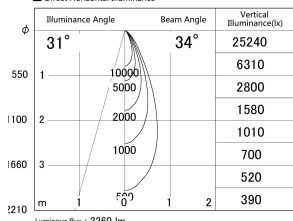

Item no. DD161-2035MB9040-FX-TL

Series Name: AMMA Φ80 series Lens type Fixed Antiglare (DD161-AG-FX)

■ Lighting Distribution Curve (cd/1000 lm)

Installation	Recessed mount
Type	High-efficiency antiglare type fixed downlight
Fixture wattage	21W
Beam angle	34deg
Color Temp.	4000K
CRI	Ra>90
Luminous	2261 lm
Body	Die-castaluminumalloy
Body finish	N/A
Trim finish	Black
Reflector finish	Mirror
IP Rate	IP20
Light source	COB module
Input Voltage	AC220~240V
Dimming Type	Non-Dimmable
Certificate	CE,CCC
Cut Hole	80mm