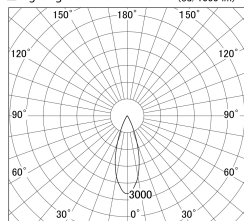

■ Lighting Distribution Curve (cd/1000 lm)