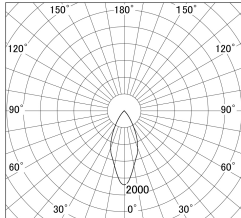

■ Lighting Distribution Curve (cd/1000 lm)