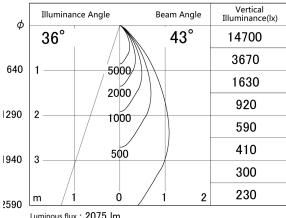

Item no. DD161-2045MB9040-FX-TL

Series Name: AMMA Φ80 series Lens type Fixed Antiglare (DD161-AG-FX)

■ Lighting Distribution Curve (cd/1000 lm)

Installation	Recessed mount
Type	High-efficiency antiglare type fixed downlight
Fixture wattage	21W
Beam angle	43deg
Color Temp.	4000K
CRI	Ra>90
Luminous	2076 lm
Body	Die-castaluminumalloy
Body finish	N/A
Trim finish	Black
Reflector finish	Mirror
IP Rate	IP20
Light source	COB module
Input Voltage	AC220~240V
Dimming Type	Non-Dimmable
Certificate	CE,CCC
Cut Hole	80mm