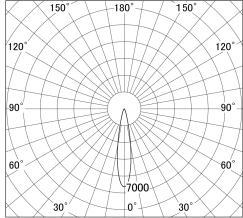

■ Lighting Distribution Curve (cd/1000 lm)