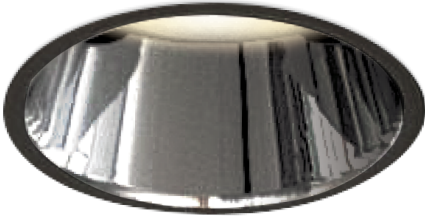

Item no. DD161-2520MB9040-FX-TL

Series Name: AMMA Φ80 series Lens type Fixed Antiglare (DD161-AG-FX)