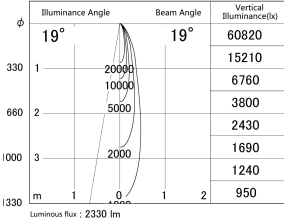

Item no. DD161-2520MB9040-FX-TL

Series Name: AMMA Φ80 series Lens type Fixed Antiglare (DD161-AG-FX)

■ Lighting Distribution Curve (cd/1000 lm)

Installation	Recessed mount
Type	High-efficiency antiglare type fixed downlight
Fixture wattage	24W
Beam angle	19deg
Color Temp.	4000K
CRI	Ra>90
Luminous	2331 lm
Body	Die-castaluminumalloy
Body finish	N/A
Trim finish	Black
Reflector finish	Mirror
IP Rate	IP20
Light source	COB module
Input Voltage	AC220~240V
Dimming Type	Non-Dimmable
Certificate	CE,CCC
Cut Hole	80mm