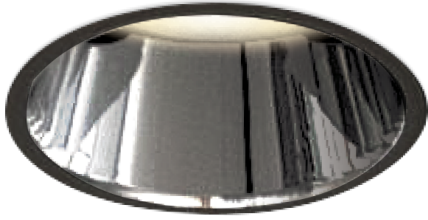

Item no. DD161-2525MB9040-FX-TL

Series Name: AMMA Φ80 series Lens type Fixed Antiglare (DD161-AG-FX)