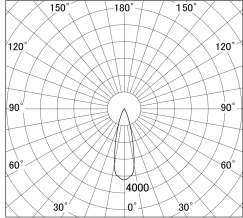

■ Lighting Distribution Curve (cd/1000 lm)