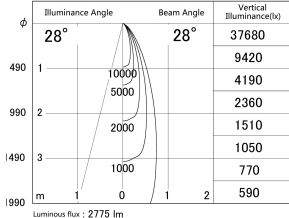

Item no. DD161-2525MB9040-FX-TL

Series Name: AMMA Φ80 series Lens type Fixed Antiglare (DD161-AG-FX)

■ Lighting Distribution Curve (cd/1000 lm)

Installation	Recessed mount
Type	High-efficiency antiglare type fixed downlight
Fixture wattage	24W
Beam angle	28deg
Color Temp.	4000K
CRI	Ra>90
Luminous	2776 lm
Body	Die-castaluminumalloy
Body finish	N/A
Trim finish	Black
Reflector finish	Mirror
IP Rate	IP20
Light source	COB module
Input Voltage	AC220~240V
Dimming Type	Non-Dimmable
Certificate	CE,CCC
Cut Hole	80mm