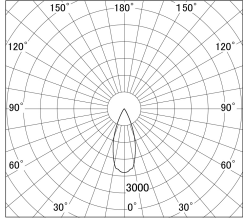

■ Lighting Distribution Curve (cd/1000 lm)