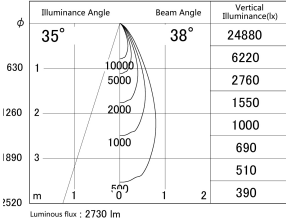

Item no. DD161-2540MB9040-FX-TL

Series Name: AMMA Φ80 series Lens type Fixed Antiglare (DD161-AG-FX)

■ Lighting Distribution Curve (cd/1000 lm)

Installation	Recessed mount
Type	High-efficiency antiglare type fixed downlight
Fixture wattage	24W
Beam angle	38deg
Color Temp.	4000K
CRI	Ra>90
Luminous	2732 lm
Body	Die-cast aluminum alloy
Body finish	N/A
Trim finish	Black
Reflector finish	Mirror
IP Rate	IP20
Light source	COB module
Input Voltage	AC220~240V
Dimming Type	Non-Dimmable
Certificate	CE,CCC
Cut Hole	80mm