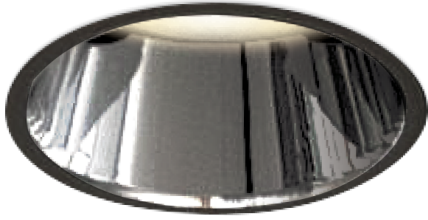

Item no. DD161-2540MB9040-FX-TL

Series Name: AMMA Φ80 series Lens type Fixed Antiglare (DD161-AG-FX)