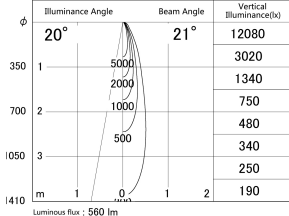

Item no. DD161-0520WW9027-FX-TL

Series Name: AMMA Φ80 series Lens type Fixed Antiglare (DD161-AG-FX)

■ Lighting Distribution Curve (cd/1000 lm)

Installation	Recessed mount
Type	High-efficiency antiglare type fixed downlight
Fixture wattage	5W
Beam angle	21deg
Color Temp.	2700K
CRI	Ra>90
Luminous	560 lm
Body	Die-cast aluminum alloy
Body finish	N/A
Trim finish	White
Reflector finish	White
IP Rate	IP20
Light source	COB module
Input Voltage	AC220~240V
Dimming Type	Non-Dimmable
Certificate	CE,CCC
Cut Hole	80mm