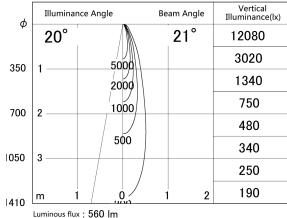

Item no. DD161-0520WW9027-FX-TL

Series Name: AMMA Φ80 series Lens type Fixed Antiglare (DD161-AG-FX)

■ Lighting Distribution Curve (cd/1000 lm)

Installation	Recessed mount
Type	High-efficiency antiglare type fixed downlight
Fixture wattage	5W
Beam angle	21deg
Color Temp.	2700K
CRI	Ra>90
Luminous	560 lm
Body	Die-castaluminumalloy
Body finish	N/A
Trim finish	White
Reflector finish	White
IP Rate	IP20
Light source	COB module
Input Voltage	AC220~240V
Dimming Type	Non-Dimmable
Certificate	CE,CCC
Cut Hole	80mm