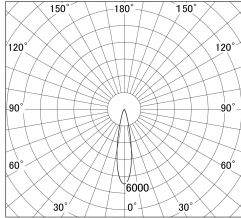

■ Lighting Distribution Curve (cd/1000 lm)