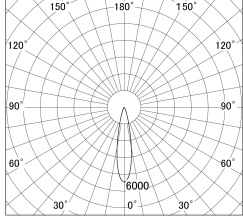

■ Lighting Distribution Curve (cd/1000 lm)