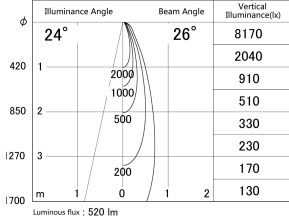

Item no. DD161-0525WW9027-FX-TL

Series Name: AMMA Φ80 series Lens type Fixed Antiglare (DD161-AG-FX)

■ Lighting Distribution Curve (cd/1000 lm)

Installation	Recessed mount
Type	High-efficiency antiglare type fixed downlight
Fixture wattage	5W
Beam angle	26deg
Color Temp.	2700K
CRI	Ra>90
Luminous	522 lm
Body	Die-castaluminumalloy
Body finish	N/A
Trim finish	White
Reflector finish	White
IP Rate	IP20
Light source	COB module
Input Voltage	AC220~240V
Dimming Type	Non-Dimmable
Certificate	CE,CCC
Cut Hole	80mm