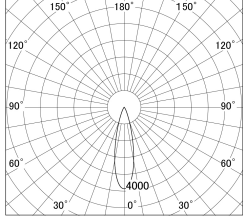

■ Lighting Distribution Curve (cd/1000 lm)