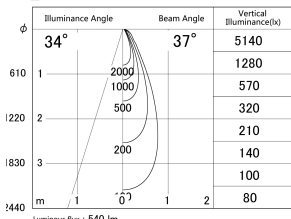

Item no. DD161-0535WW9027-FX-TL

Series Name: AMMA Φ80 series Lens type Fixed Antiglare (DD161-AG-FX)

■ Lighting Distribution Curve (cd/1000 lm)

Installation	Recessed mount
Type	High-efficiency antiglare type fixed downlight
Fixture wattage	5W
Beam angle	37deg
Color Temp.	2700K
CRI	Ra>90
Luminous	541 lm
Body	Die-cast aluminum alloy
Body finish	N/A
Trim finish	White
Reflector finish	White
IP Rate	IP20
Light source	COB module
Input Voltage	AC220~240V
Dimming Type	Non-Dimmable
Certificate	CE,CCC
Cut Hole	80mm