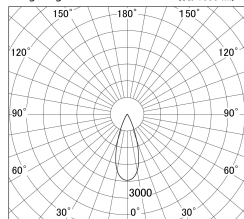

■ Lighting Distribution Curve (cd/1000 lm)