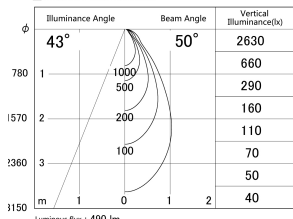

Item no. DD161-0545WW9027-FX-TL

Series Name: AMMA Φ80 series Lens type Fixed Antiglare (DD161-AG-FX)

■ Lighting Distribution Curve (cd/1000 lm)

Installation	Recessed mount
Type	High-efficiency antiglare type fixed downlight
Fixture wattage	5W
Beam angle	50deg
Color Temp.	2700K
CRI	Ra>90
Luminous	491 lm
Body	Die-cast aluminum alloy
Body finish	N/A
Trim finish	White
Reflector finish	White
IP Rate	IP20
Light source	COB module
Input Voltage	AC220~240V
Dimming Type	Non-Dimmable
Certificate	CE,CCC
Cut Hole	80mm