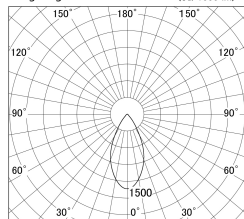

■ Lighting Distribution Curve (cd/1000 lm)