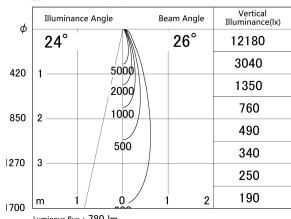

Item no. DD161-0825WW9027-FX-TL

Series Name: AMMA Φ80 series Lens type Fixed Antiglare (DD161-AG-FX)

■ Lighting Distribution Curve (cd/1000 lm)

Installation	Recessed mount
Type	High-efficiency antiglare type fixed downlight
Fixture wattage	7.5W
Beam angle	26deg
Color Temp.	2700K
CRI	Ra>90
Luminous	778 lm
Body	Die-castaluminumalloy
Body finish	N/A
Trim finish	White
Reflector finish	White
IP Rate	IP20
Light source	COB module
Input Voltage	AC220~240V
Dimming Type	Non-Dimmable
Certificate	CE,CCC
Cut Hole	80mm