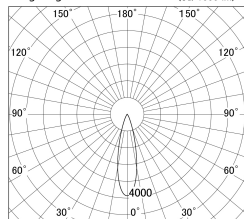

■ Lighting Distribution Curve (cd/1000 lm)