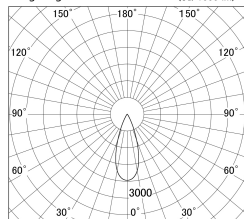

■ Lighting Distribution Curve (cd/1000 lm)