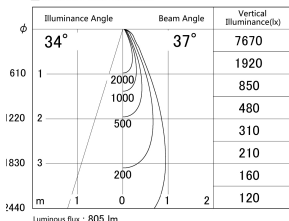

Item no. DD161-0835WW9027-FX-TL

Series Name: AMMA Φ80 series Lens type Fixed Antiglare (DD161-AG-FX)

■ Lighting Distribution Curve (cd/1000 lm)

Installation	Recessed mount
Type	High-efficiency antiglare type fixed downlight
Fixture wattage	7.5W
Beam angle	37deg
Color Temp.	2700K
CRI	Ra>90
Luminous	807 lm
Body	Die-cast aluminum alloy
Body finish	N/A
Trim finish	White
Reflector finish	White
IP Rate	IP20
Light source	COB module
Input Voltage	AC220~240V
Dimming Type	Non-Dimmable
Certificate	CE,CCC
Cut Hole	80mm