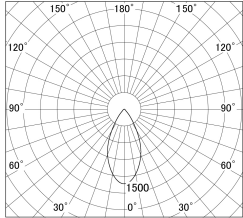

■ Lighting Distribution Curve (cd/1000 lm)