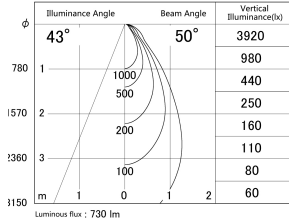

Item no. DD161-0845WW9027-FX-TL

Series Name: AMMA Φ80 series Lens type Fixed Antiglare (DD161-AG-FX)

■ Lighting Distribution Curve (cd/1000 lm)

Installation	Recessed mount
Type	High-efficiency antiglare type fixed downlight
Fixture wattage	7.5W
Beam angle	50deg
Color Temp.	2700K
CRI	Ra>90
Luminous	732 lm
Body	Die-cast aluminum alloy
Body finish	N/A
Trim finish	White
Reflector finish	White
IP Rate	IP20
Light source	COB module
Input Voltage	AC220~240V
Dimming Type	Non-Dimmable
Certificate	CE,CCC
Cut Hole	80mm