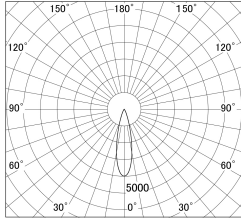

■ Lighting Distribution Curve (cd/1000 lm)