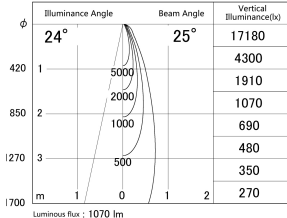

Item no. DD161-1025WW9027-FX-TL

Series Name: AMMA Φ80 series Lens type Fixed Antiglare (DD161-AG-FX)

■ Lighting Distribution Curve (cd/1000 lm)

Installation	Recessed mount
Type	High-efficiency antiglare type fixed downlight
Fixture wattage	10.5W
Beam angle	25deg
Color Temp.	2700K
CRI	Ra>90
Luminous	1072 lm
Body	Die-cast aluminum alloy
Body finish	N/A
Trim finish	White
Reflector finish	White
IP Rate	IP20
Light source	COB module
Input Voltage	AC220~240V
Dimming Type	Non-Dimmable
Certificate	CE,CCC
Cut Hole	80mm