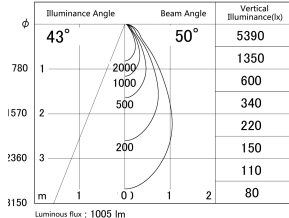

Item no. DD161-1045WW9027-FX-TL

Series Name: AMMA Φ80 series Lens type Fixed Antiglare (DD161-AG-FX)

■ Lighting Distribution Curve (cd/1000 lm)

Installation	Recessed mount
Type	High-efficiency antiglare type fixed downlight
Fixture wattage	10.5W
Beam angle	50deg
Color Temp.	2700K
CRI	Ra>90
Luminous	1007 lm
Body	Die-cast aluminum alloy
Body finish	N/A
Trim finish	White
Reflector finish	White
IP Rate	IP20
Light source	COB module
Input Voltage	AC220~240V
Dimming Type	Non-Dimmable
Certificate	CE,CCC
Cut Hole	80mm