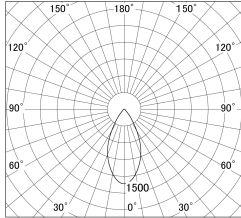

■ Lighting Distribution Curve (cd/1000 lm)