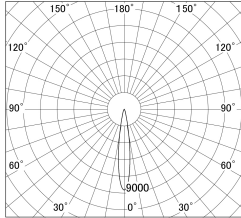

■ Lighting Distribution Curve (cd/1000 lm)