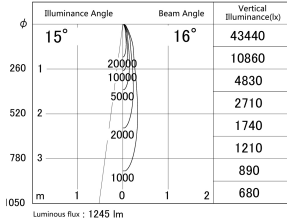

Item no. DD161-1515WW9027-FX-TL

Series Name: AMMA Φ80 series Lens type Fixed Antiglare (DD161-AG-FX)

■ Lighting Distribution Curve (cd/1000 lm)

Installation	Recessed mount
Type	High-efficiency antiglare type fixed downlight
Fixture wattage	14W
Beam angle	16deg
Color Temp.	2700K
CRI	Ra>90
Luminous	1244 lm
Body	Die-castaluminumalloy
Body finish	N/A
Trim finish	White
Reflector finish	White
IP Rate	IP20
Light source	COB module
Input Voltage	AC220~240V
Dimming Type	Non-Dimmable
Certificate	CE,CCC
Cut Hole	80mm