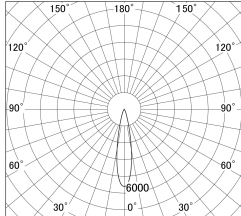

■ Lighting Distribution Curve (cd/1000 lm)