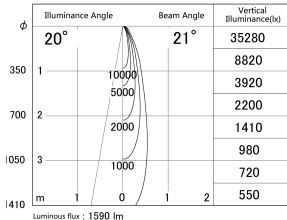

Item no. DD161-1520WW9027-FX-TL

Series Name: AMMA Φ80 series Lens type Fixed Antiglare (DD161-AG-FX)

■ Lighting Distribution Curve (cd/1000 lm)

Installation	Recessed mount
Type	High-efficiency antiglare type fixed downlight
Fixture wattage	14W
Beam angle	21deg
Color Temp.	2700K
CRI	Ra>90
Luminous	1588 lm
Body	Die-cast aluminum alloy
Body finish	N/A
Trim finish	White
Reflector finish	White
IP Rate	IP20
Light source	COB module
Input Voltage	AC220~240V
Dimming Type	Non-Dimmable
Certificate	CE,CCC
Cut Hole	80mm