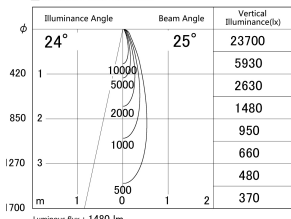

Item no. DD161-1525WW9027-FX-TL

Series Name: AMMA Φ80 series Lens type Fixed Antiglare (DD161-AG-FX)

■ Lighting Distribution Curve (cd/1000 lm)

Installation	Recessed mount
Type	High-efficiency antiglare type fixed downlight
Fixture wattage	14W
Beam angle	25deg
Color Temp.	2700K
CRI	Ra>90
Luminous	1479 lm
Body	Die-cast aluminum alloy
Body finish	N/A
Trim finish	White
Reflector finish	White
IP Rate	IP20
Light source	COB module
Input Voltage	AC220~240V
Dimming Type	Non-Dimmable
Certificate	CE,CCC
Cut Hole	80mm