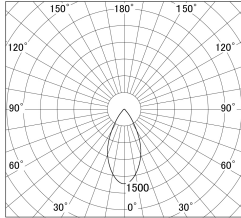

■ Lighting Distribution Curve (cd/1000 lm)