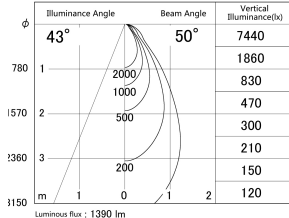

Item no. DD161-1545WW9027-FX-TL

Series Name: AMMA Φ80 series Lens type Fixed Antiglare (DD161-AG-FX)

■ Lighting Distribution Curve (cd/1000 lm)

Installation	Recessed mount
Type	High-efficiency antiglare type fixed downlight
Fixture wattage	14W
Beam angle	50deg
Color Temp.	2700K
CRI	Ra>90
Luminous	1389 lm
Body	Die-castaluminumalloy
Body finish	N/A
Trim finish	White
Reflector finish	White
IP Rate	IP20
Light source	COB module
Input Voltage	AC220~240V
Dimming Type	Non-Dimmable
Certificate	CE,CCC
Cut Hole	80mm