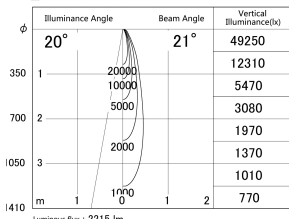

Item no. DD161-2020WW9027-FX-TL

Series Name: AMMA Φ 80 series Lens type Fixed Antiglare (DD161-AG-FX)

■ Lighting Distribution Curve (cd/1000 lm)

Installation	Recessed mount
Type	High-efficiency antiglare type fixed downlight
Fixture wattage	21W
Beam angle	21deg
Color Temp.	2700K
CRI	Ra>90
Luminous	2217 lm
Body	Die-cast aluminum alloy
Body finish	N/A
Trim finish	White
Reflector finish	White
IP Rate	IP20
Light source	COB module
Input Voltage	AC220~240V
Dimming Type	Non-Dimmable
Certificate	CE,CCC
Cut Hole	80mm