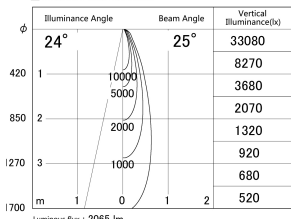

Item no. DD161-2025WW9027-FX-TL

Series Name: AMMA Φ80 series Lens type Fixed Antiglare (DD161-AG-FX)

■ Lighting Distribution Curve (cd/1000 lm)

Installation	Recessed mount
Type	High-efficiency antiglare type fixed downlight
Fixture wattage	21W
Beam angle	25deg
Color Temp.	2700K
CRI	Ra>90
Luminous	2064 lm
Body	Die-cast aluminum alloy
Body finish	N/A
Trim finish	White
Reflector finish	White
IP Rate	IP20
Light source	COB module
Input Voltage	AC220~240V
Dimming Type	Non-Dimmable
Certificate	CE,CCC
Cut Hole	80mm