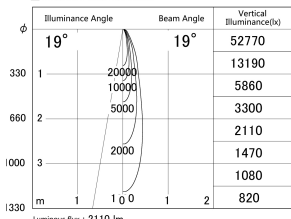

Item no. DD161-2520WW9027-FX-TL

Series Name: AMMA Φ80 series Lens type Fixed Antiglare (DD161-AG-FX)

■ Lighting Distribution Curve (cd/1000 lm)

Installation	Recessed mount
Type	High-efficiency antiglare type fixed downlight
Fixture wattage	24W
Beam angle	19deg
Color Temp.	2700K
CRI	Ra>90
Luminous	2109 lm
Body	Die-castaluminumalloy
Body finish	N/A
Trim finish	White
Reflector finish	White
IP Rate	IP20
Light source	COB module
Input Voltage	AC220~240V
Dimming Type	Non-Dimmable
Certificate	CE,CCC
Cut Hole	80mm