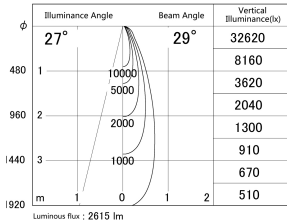

Item no. DD161-2525WW9027-FX-TL

Series Name: AMMA Φ80 series Lens type Fixed Antiglare (DD161-AG-FX)

■ Lighting Distribution Curve (cd/1000 lm)

Installation	Recessed mount
Type	High-efficiency antiglare type fixed downlight
Fixture wattage	24W
Beam angle	29deg
Color Temp.	2700K
CRI	Ra>90
Luminous	2616 lm
Body	Die-castaluminumalloy
Body finish	N/A
Trim finish	White
Reflector finish	White
IP Rate	IP20
Light source	COB module
Input Voltage	AC220~240V
Dimming Type	Non-Dimmable
Certificate	CE,CCC
Cut Hole	80mm