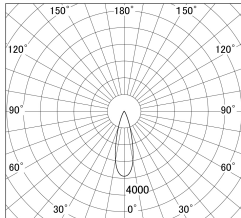

■ Lighting Distribution Curve (cd/1000 lm)