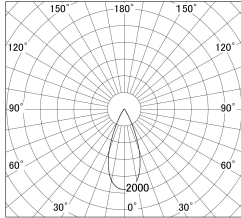

■ Lighting Distribution Curve (cd/1000 lm)