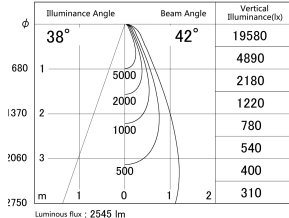

Item no. DD161-2540WW9027-FX-TL

Series Name: AMMA Φ80 series Lens type Fixed Antiglare (DD161-AG-FX)

■ Lighting Distribution Curve (cd/1000 lm)

Installation	Recessed mount
Type	High-efficiency antiglare type fixed downlight
Fixture wattage	24W
Beam angle	42deg
Color Temp.	2700K
CRI	Ra>90
Luminous	2545 lm
Body	Die-castaluminumalloy
Body finish	N/A
Trim finish	White
Reflector finish	White
IP Rate	IP20
Light source	COB module
Input Voltage	AC220~240V
Dimming Type	Non-Dimmable
Certificate	CE,CCC
Cut Hole	80mm